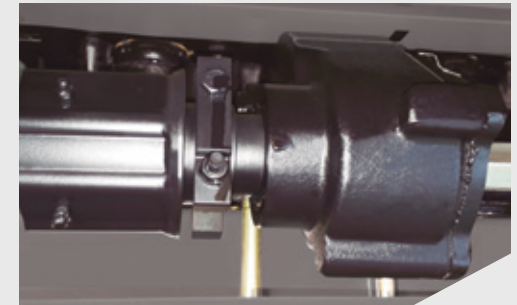

Efficient harvest anywhere in the world.

Maizco Premium Corn Headers allow an adequate regulation according to any crop conditions for an excellent harvest. Quality, versatility and flexibility make it an ideal partner to achieve maximum performance.

Technology for a superior level of performance.

Stalk rolls with 4 knives to pull down aggressively any size of stalks, or 6 steel plates intermeshed to obtain a higher residue.

52-link gathering chains allow the header to reach lower than any other corn header.

High durability, forged and heat treated **gathering chain sprockets**.

New individual gearbox clutch: ensures mechanical elements protection.

Aluminum cast gearboxes to reduce machine total weight. In addition, its new design facilitates the conversion process.

Hardened edges deck plates for a long service life. Directly from the cab you can modify deck plates position to maximize header performance in variable crop conditions.

Adapter: its design allows a smooth and uniform delivery to combine feeder house. By a simple operation it is possible to adjust header harvest angle to increase productivity in difficult conditions. Its interchangeable feature allows Maizco Premium Corn Header to be easily adapted to any brand and model of combine.

New design of points and guards facilitates height adjustment task. Available in sheet metal or polyethylene.

Optional: Header Height Control and autoguidance sensor.
Foldable frames.
Chopper (cast iron gearboxes).